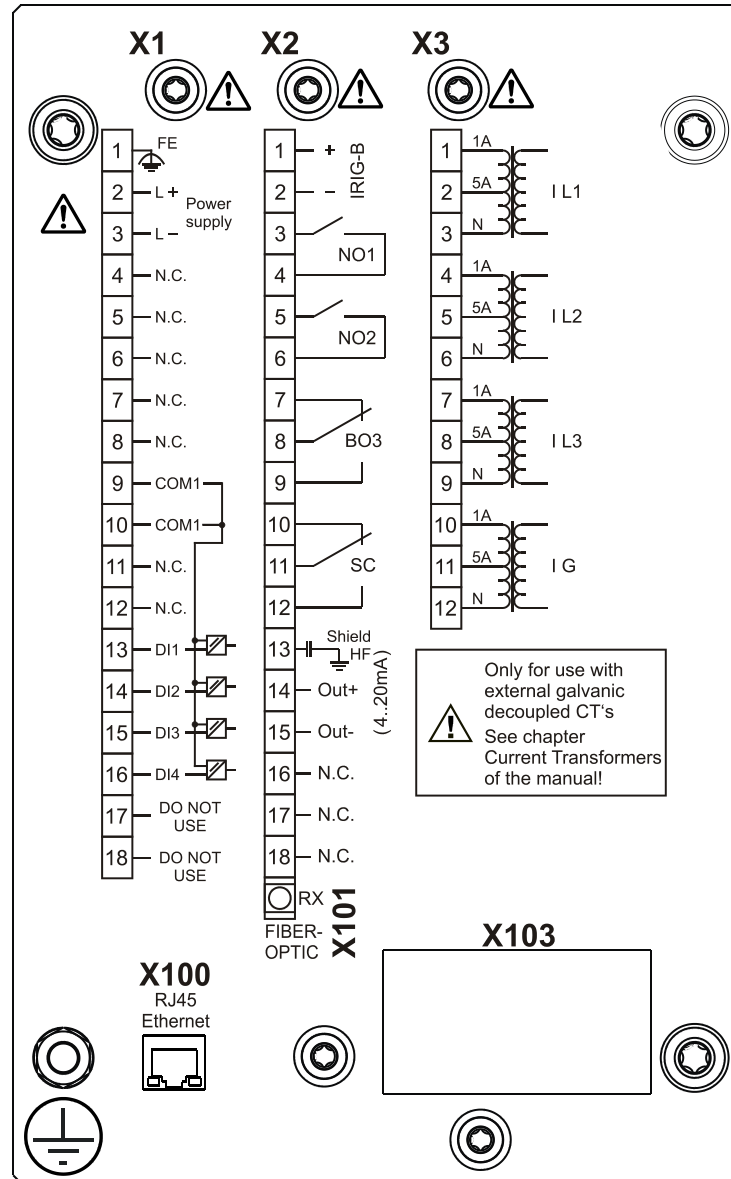

MRM4-2B0ALB

MRM4-2B0BAA

MRM4-2B0BAB

MRM4-2B0BBA

MRM4-2B0BBB

MRM4-2B0BCA

Only for use with external galvanic decoupled CT's
 See chapter Current Transformers of the manual!

X100
RJ45
Ethernet