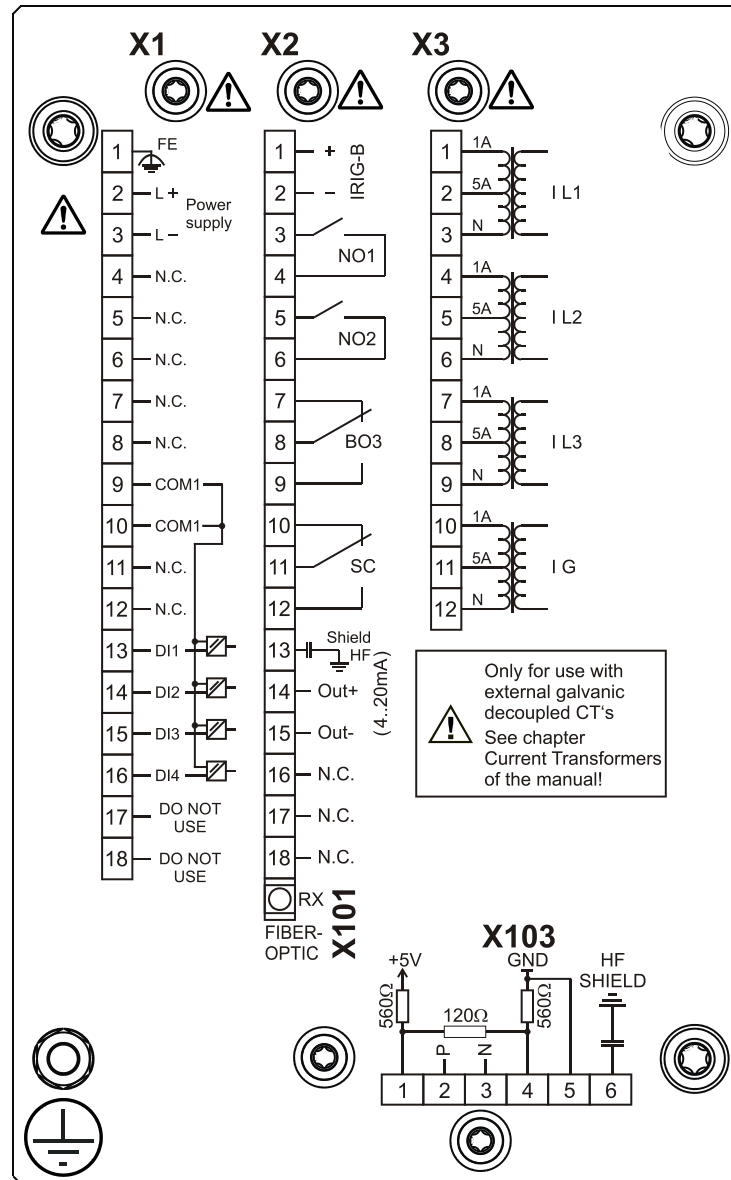

MRM4-2B0ALB

MRM4-2B0BAA

MRM4-2B0BAB

MRM4-2B0BBA

MRM4-2B0BBB

MRM4-2B0BCA

Only for use with external galvanic decoupled CT's
 See chapter Current Transformers of the manual!

X100
RJ45
Ethernet