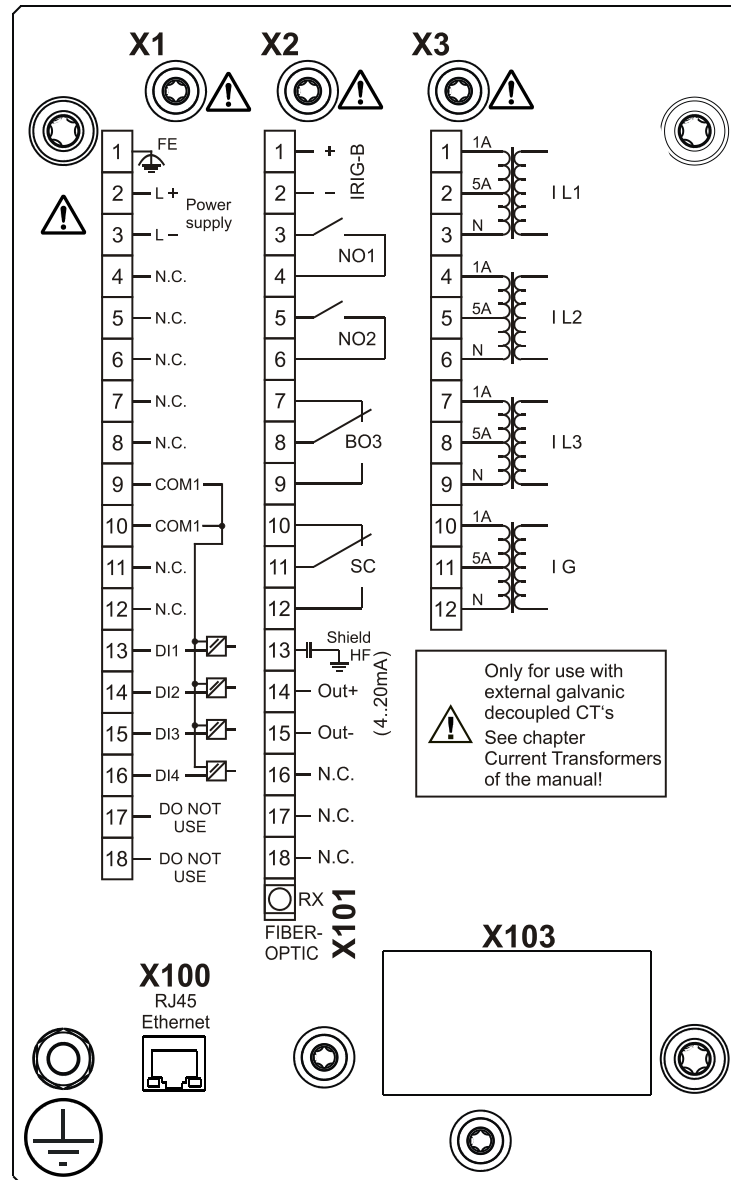

MRM4-2B0BCB