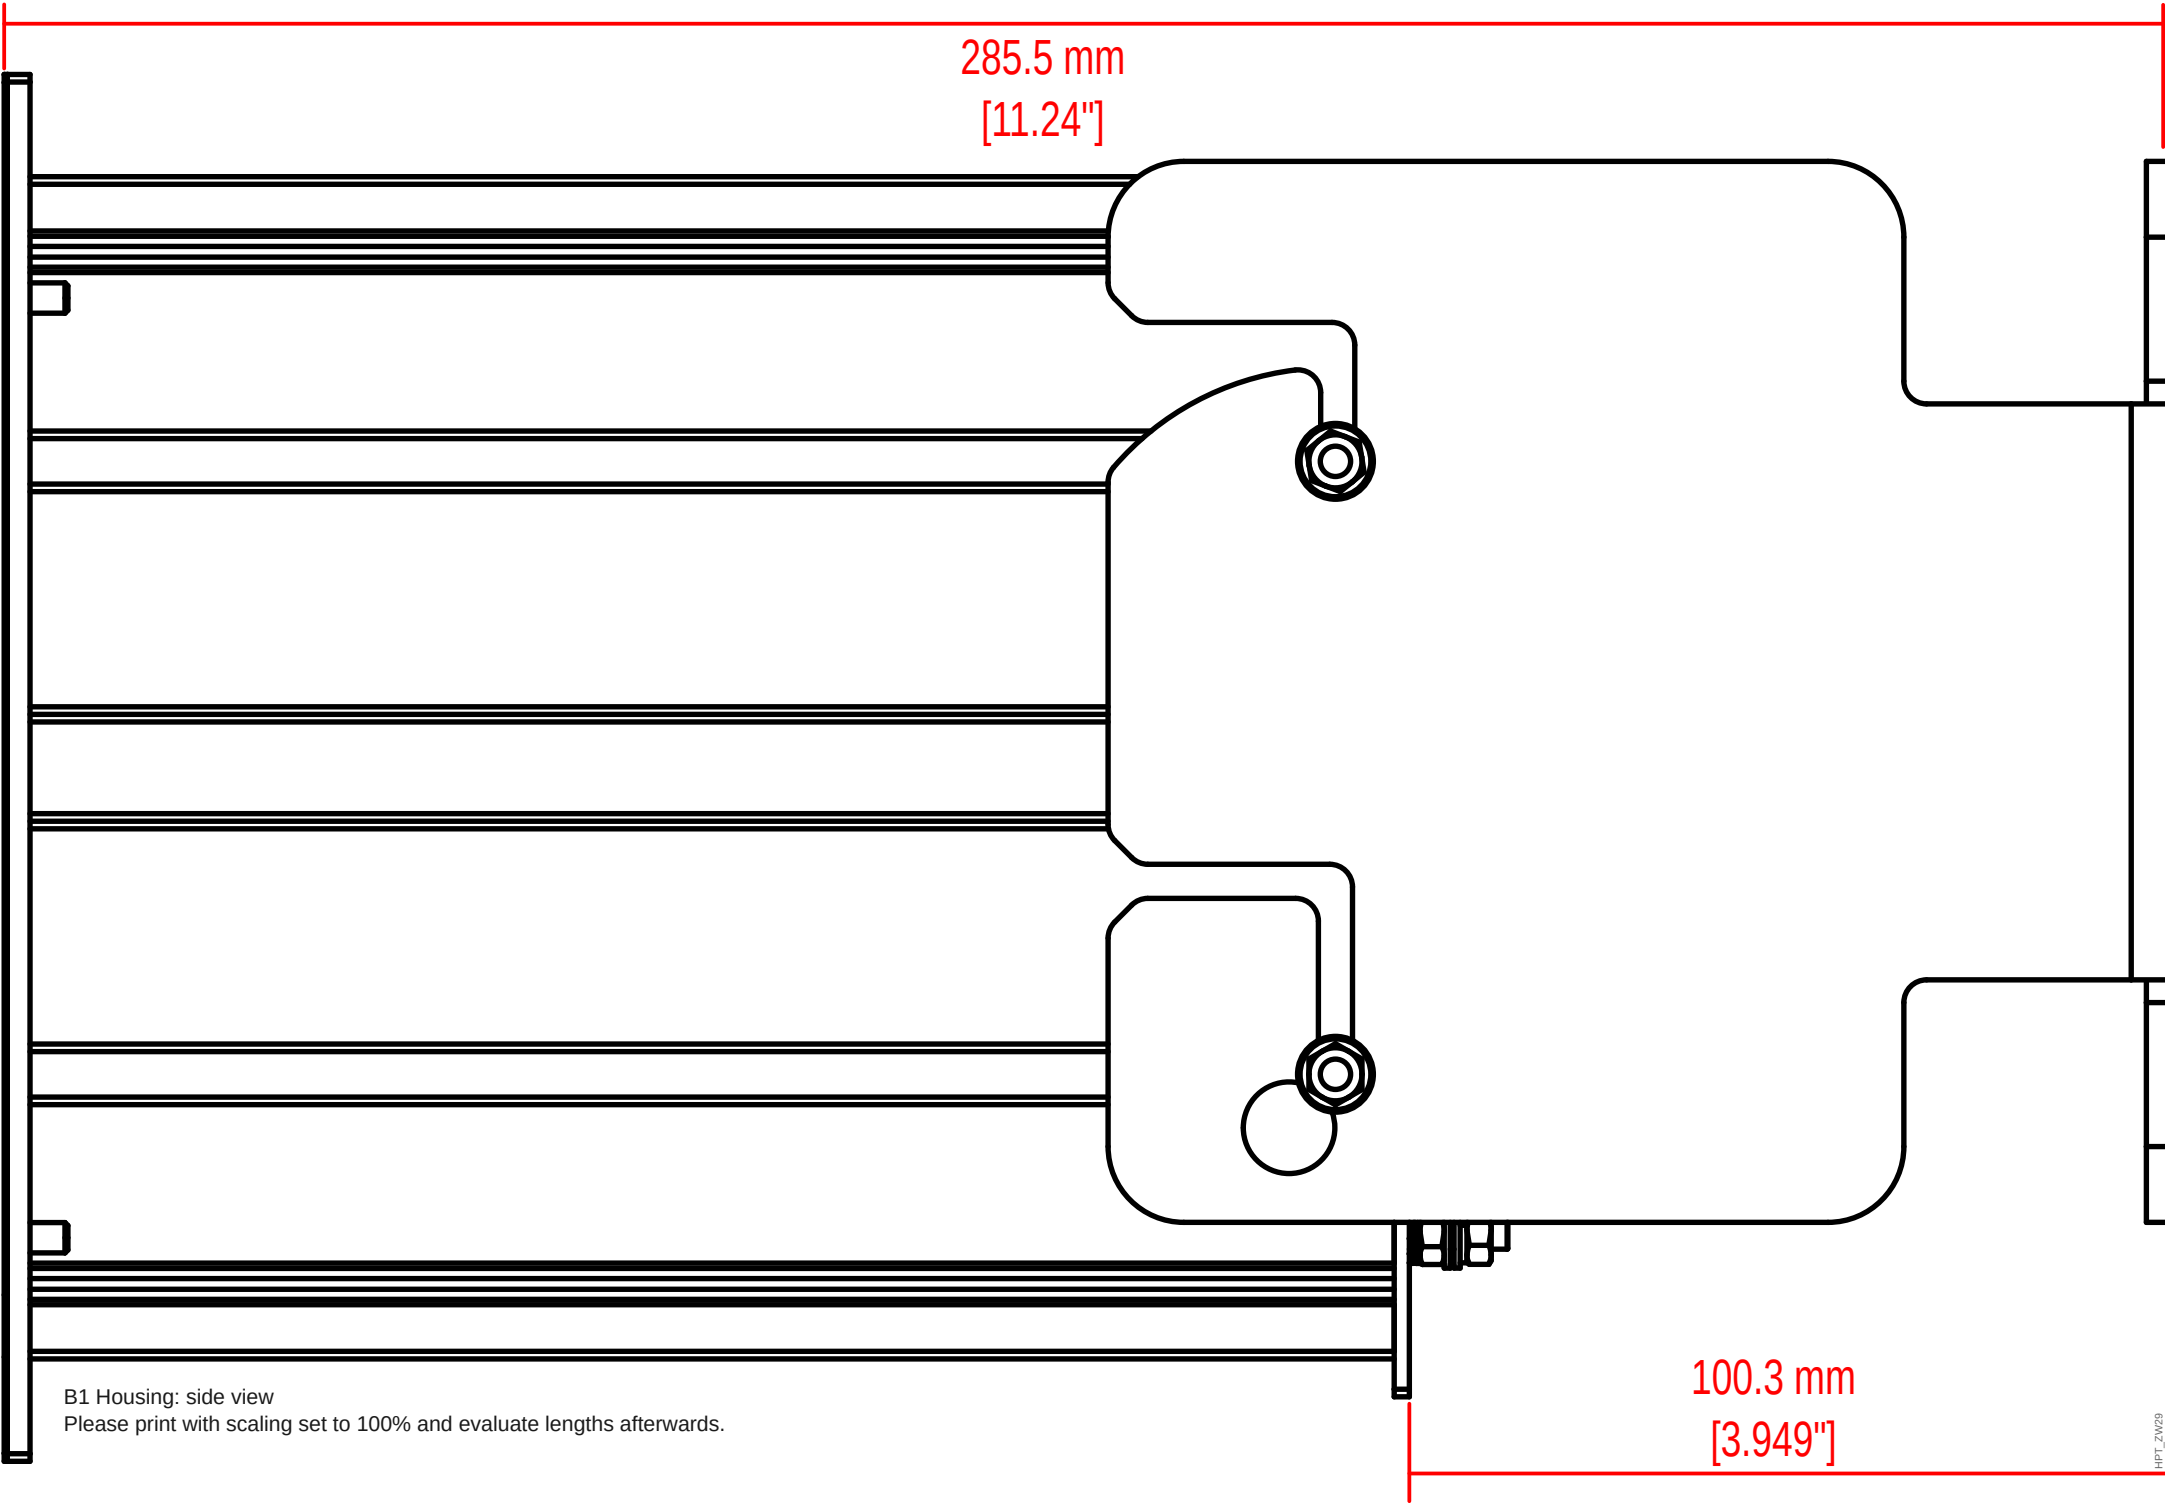

B1 Housing: back view  
 Please print with scaling set to 100% and evaluate lengths afterwards.

285.5 mm  
[11.24"]

100.3 mm  
[3.949"]

B1 Housing: side view  
Please print with scaling set to 100% and evaluate lengths afterwards.